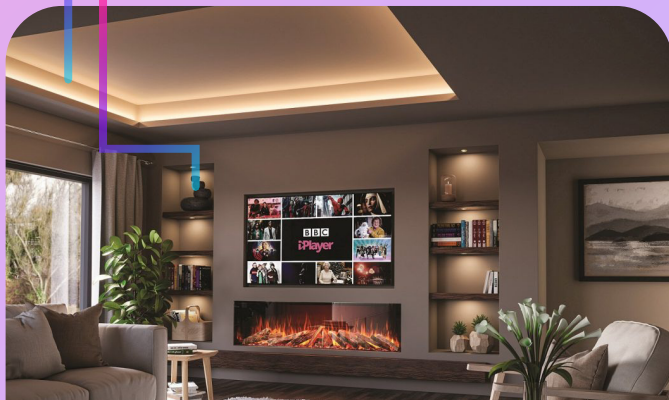

Get your online
bespoke quote
today at
mediawallsuk.co.uk

Creating a *stage*

LED strip mood lighting offers a versatile and customizable way to enhance the ambiance of a media wall. With a range of colours and brightness levels, the lighting can be easily adjusted to suit different moods or occasions. This feature is especially effective when integrated into a media wall, as it can create a striking visual effect, highlight specific elements, or complement the overall design. The ability to change the lighting provides flexibility and allows for a dynamic and engaging viewing experience.

- ! Most LED lighting now comes on a roll with a self-adhesive backing. Simply cut your desired length and apply it directly to the surface—it's that easy!

PLINTH LIGHTING

PELMET CEILING UPLIGHT

TV BACKLIGHTS

ALCOVE SPOTLIGHTS

- ! Most modern LED lighting can be color-controlled with the flick of a remote control or swipe of an app installed on a smartphone.