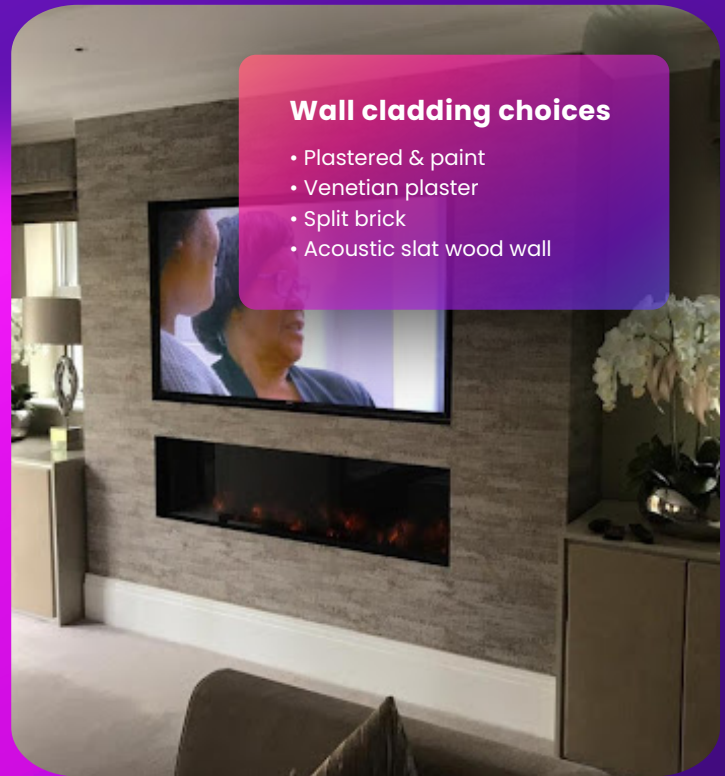

Wall cladding choices

- Plastered & paint
- Venetian plaster
- Split brick
- Acoustic slat wood wall

LED lighting choices

- LED Strip lights at back of TV
- LED Strip lights at floor plinth
- LED Spotlights in displays
- LED Ceiling pelmet strip lighting

Choice Of FIRE

- A** Single front flush
- B** 3 sided front recessed
- C** 2-sided left or right flush
- D** 3-sided flush

- **Realistic flame effects:** Modern built in fires often have incredibly realistic flame effects, creating a cozy ambiance without the need for actual flames.
- **Remote control:** Our modern built in fires come with remote controls, making them easy to operate from anywhere in the room.
- **Mood setting:** Different colours can be selected to match the mood or occasion, offering versatility in creating the desired atmosphere.
- **Room fit:** Different-sized fires can be chosen based on the size of the room or wall, ensuring optimal heating and aesthetic balance.
- **Energy-efficient heating:** Built In Fires can be more energy-efficient than traditional wood or gas fireplaces, allowing for more precise control over the amount of heat produced.
- **Safety features:** Our fires come with built-in safety features, such as automatic shut-off in case of overheating or tip-over, making them safer than traditional fireplaces.
- **No maintenance:** Unlike traditional fireplaces, built in fires require no chimney cleaning, fuel replenishment, or other maintenance, making them a hassle-free option for homeowners.