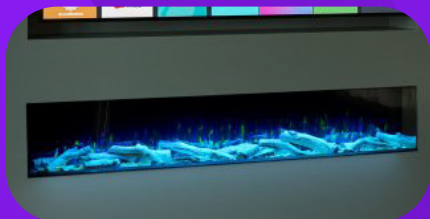

Families and individuals alike are opting for these media walls, which serve as a hub for entertainment, connecting smart devices, gaming consoles, and streaming services.

Not only do they offer a stunning focal point, but they also allow for a clutter-free viewing experience, with wires and cables neatly concealed.

Media Wall TV's

Modern TVs integrated into new media walls blend seamlessly into the surrounding design. With UHD displays, advanced smart features and hidden cables, they offer easy access to streaming services, gaming, and smart home controls.

Choice Of FIRE

- A** Single front flush
- B** 3 sided front recessed
- C** 2-sided left or right flush
- D** 3-sided flush

- **Realistic flame effects:** Modern built in fires often have incredibly realistic flame effects, creating a cozy ambiance without the need for actual flames.
- **Remote control:** Our modern built in fires come with remote controls, making them easy to operate from anywhere in the room.
- **Mood setting:** Different colours can be selected to match the mood or occasion, offering versatility in creating the desired atmosphere.
- **Room fit:** Different-sized fires can be chosen based on the size of the room or wall, ensuring optimal heating and aesthetic balance.
- **Energy-efficient heating:** Built In Fires can be more energy-efficient than traditional wood or gas fireplaces, allowing for more precise control over the amount of heat produced.
- **Safety features:** Our fires come with built-in safety features, such as automatic shut-off in case of overheating or tip-over, making them safer than traditional fireplaces.
- **No maintenance:** Unlike traditional fireplaces, built in fires require no chimney cleaning, fuel replenishment, or other maintenance, making them a hassle-free option for homeowners.