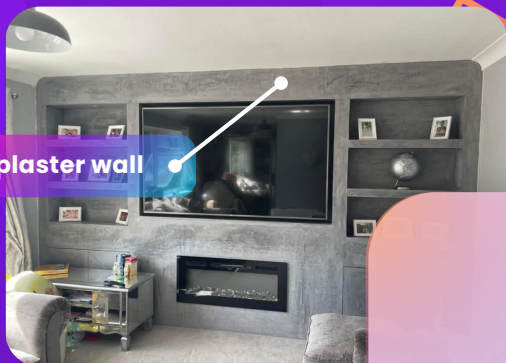

Venetian plaster wall